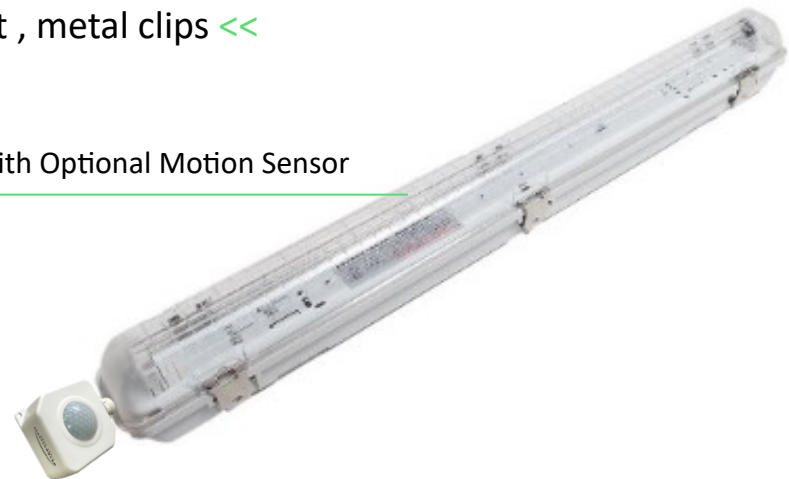

T8 VapourTight Fixtures for Type A, B & C Bulbs

Product	MET-VAPABC-1X2	MET-VAPABC-1X4	MET-VAPABC-2X4	MET-VAPABC-3X4
Number of Lamps	1	1	2	3
Voltage	110V-347V	110V-347V	110V-347V	110V-347V
Length	2 feet	4 feet	4 feet	4 feet
Fixture Material	Polycarbonate	Polycarbonate	Polycarbonate	Polycarbonate
IP Rating	65	65	65	65

- >> fixtures specifically approved & engineered for LED T8 lights <<
- >> clear polycarbonate diffuser ensures non-corrosion <<
- >> water proof, shockproof, UV resistant , metal clips <<

M E T R O S P H E R E	P R O T E C T I O N
All of our fixtures are cMET/MET certified and backed by a 5 year warranty.	

Fixture with Optional Motion Sensor