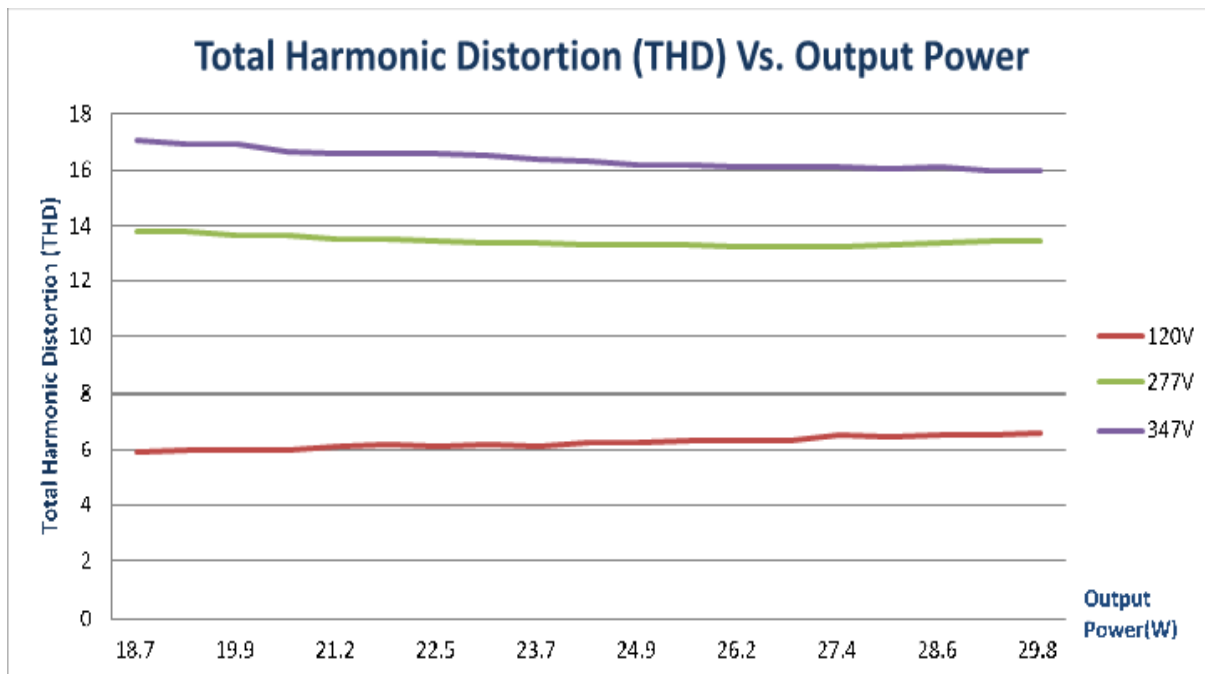

### Output Current vs. Output Voltage

### Efficiency Vs. Output Voltage

Phone: (905)-946-1713

Email: [info@metrosphere.ca](mailto:info@metrosphere.ca)

Power Factor Vs. Output Power

Total Harmonic Distortion (THD) Vs. Output

Phone: (905)-946-1713