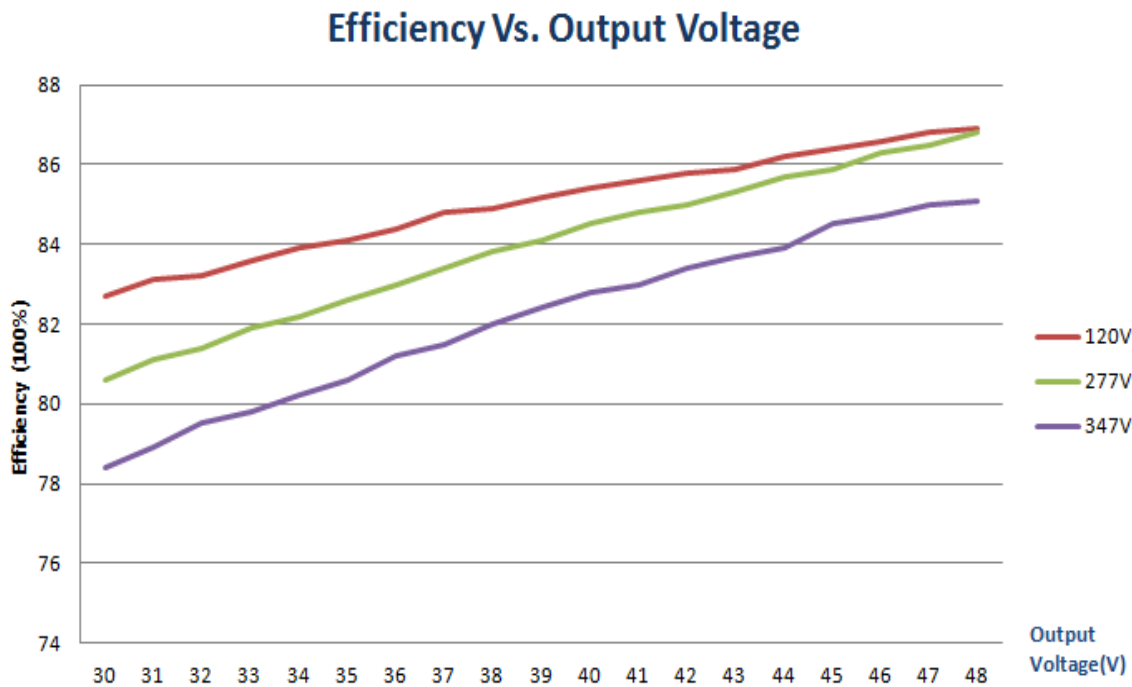

Efficiency Vs. Output Voltage

Phone: (905)-946-1713

Email: info@metrosphere.ca