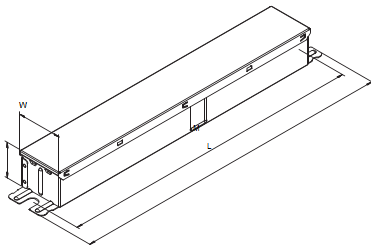

Features

- High Efficiency (Up to 87%)
- Active Power Factor Correction (Typical 0.98)
- For use in Class 2 lighting systems.
- Constant Output Current
- Complies with UL8750 & EN61347 Safety Regulations
- Sound Rated: Class A
- Operating Temperature: -30°C~55°C
- Storage Temperature: -40°C~55°C
- Complies with ANSI/IEEE C62.41, Class A Operation
- Complies with FCC Part15 Class A

Specifications

Output Current (A)	Output Voltage (V)	Output Power (W) Max.	Input Voltage (Vac)	Input Current (A) Max	Freq.(Hz)	Power Factor @ Max Load	THD	Efficiency	Envir. Protection Rating
300mA	30-48 Vdc	29W	120V 277V 347V	0.28 0.13 0.11	50/60 50/60 50/60	0.98 0.95 0.90	20% 20% 20%	87% 86.5% 85%	UL damp & dry

* 1. THD 20% at least 90% load. 2. EFF 87% need at the full load

Physical Parameters

Dimensions(L × W × H)	9.5" × 1.3× 1.1" / 241mm × 33mm × 29mm
Input Wire(18AWG,105°C)	1x Black (L) = 15.7" / 400mm; 1x White (N) = 15.7" / 400mm
Output Wire(18AWG,105°C)	2x Blue (-) = 12" / 300mm; 1x Red (+) = 12" / 300mm
Dim Wire(22AWG,105°C)	1x Violet = 12" / 300mm; 1x Gray = 12" / 300mm
Mounting (M)	8.9" / 226mm
Weight:	1.0lb / 470g

Enclosure