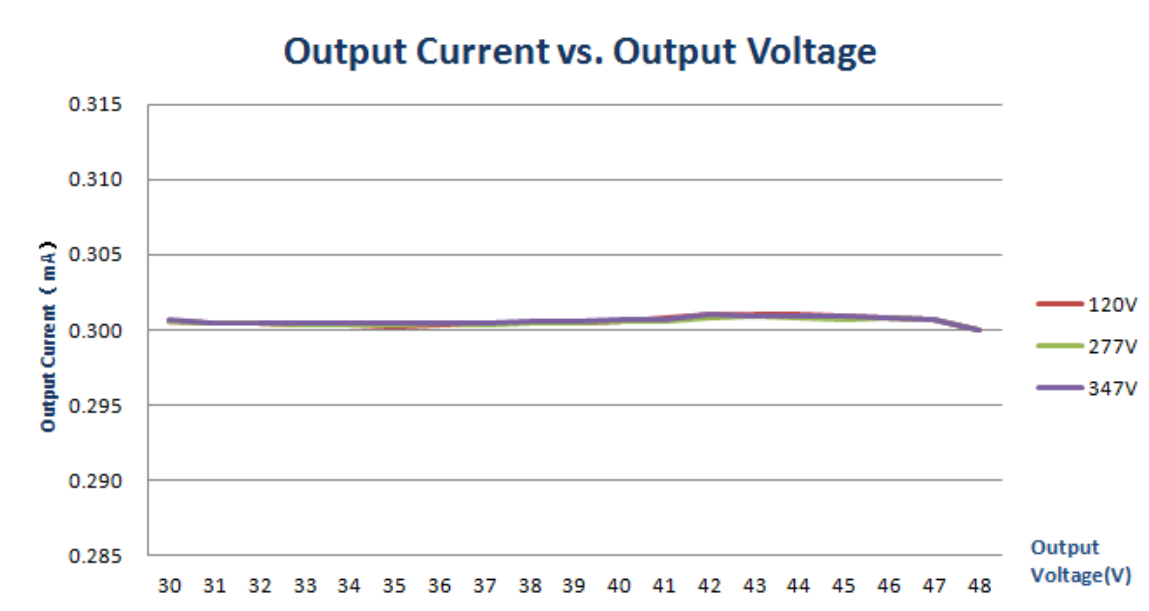

Typical Electrical Performance Characteristics Curves

All the specifications are typical and at 25°C Tcase unless specified otherwise.

Output Current vs. Output Voltage