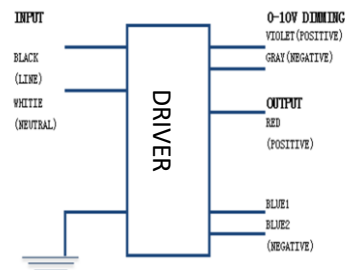

Wiring Diagram

Phone: (905)-946-1713

Email: info@metrosphere.ca