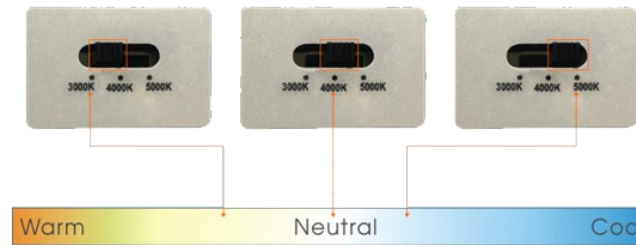

Z-6C15

LED Slim Panel Light - CCT Changeable

| Product | Z-4C9 | Z-6C15 |
|------------------------|----------------|----------------|
| Watts | 9W | 15W |
| Dimensions | 4" | 6" |
| Cutout Size (mm) | Ø100 | Ø160 |
| Voltage | 120V | 120V |
| Colour Temperature (K) | 3000/4000/5000 | 3000/4000/5000 |
| Lumens | 600 | 1,000 |
| Dimmable | Yes | Yes |
| Rated Life (hours) | 50,000 | 50,000 |

>> Change CCT to 3K/4K/5K <<

M E T R O S P H E R E P R O T E C T I O N

All of our ceiling lights are CETL/ETL, Energy Star certified and backed by a **5 year warranty**.

Phone: (905)-946-1713 Email: info@metrosphere.ca