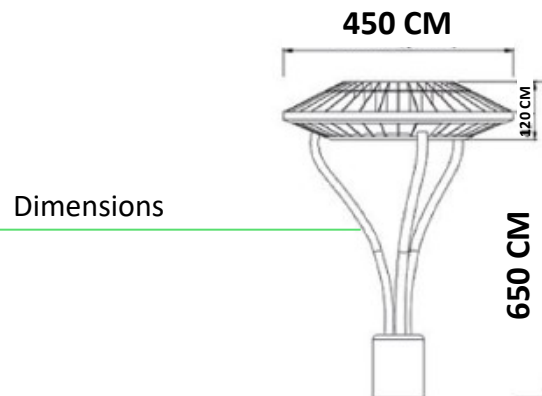

## LED Lampost

| Product                | RL21A-80     | RL21A-120    |
|------------------------|--------------|--------------|
| Wattage                | 80W          | 120W         |
| Voltage                | 120-277V     | 120-277V     |
| CRI                    | >75          | >75          |
| Lumens                 | 8,800        | 13,000       |
| Colour Temperature (K) | 4,000/5,000  | 4,000/5,000  |
| IP Rating              | 65           | 65           |
| Power Factor           | 0.92         | 0.92         |
| Replaces               | 250-400W HID | 250-400W HID |