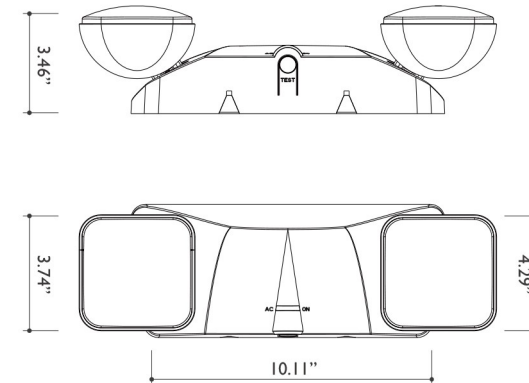

Dimensional Drawings

M E T R O S P H E R E   P R O T E C T I O N

Our emergency lights are CSA certified and backed by a **3 year warranty**.

Phone: (905)-946-1713

Email: info@metrosphere.ca

Engineered to brighten your space